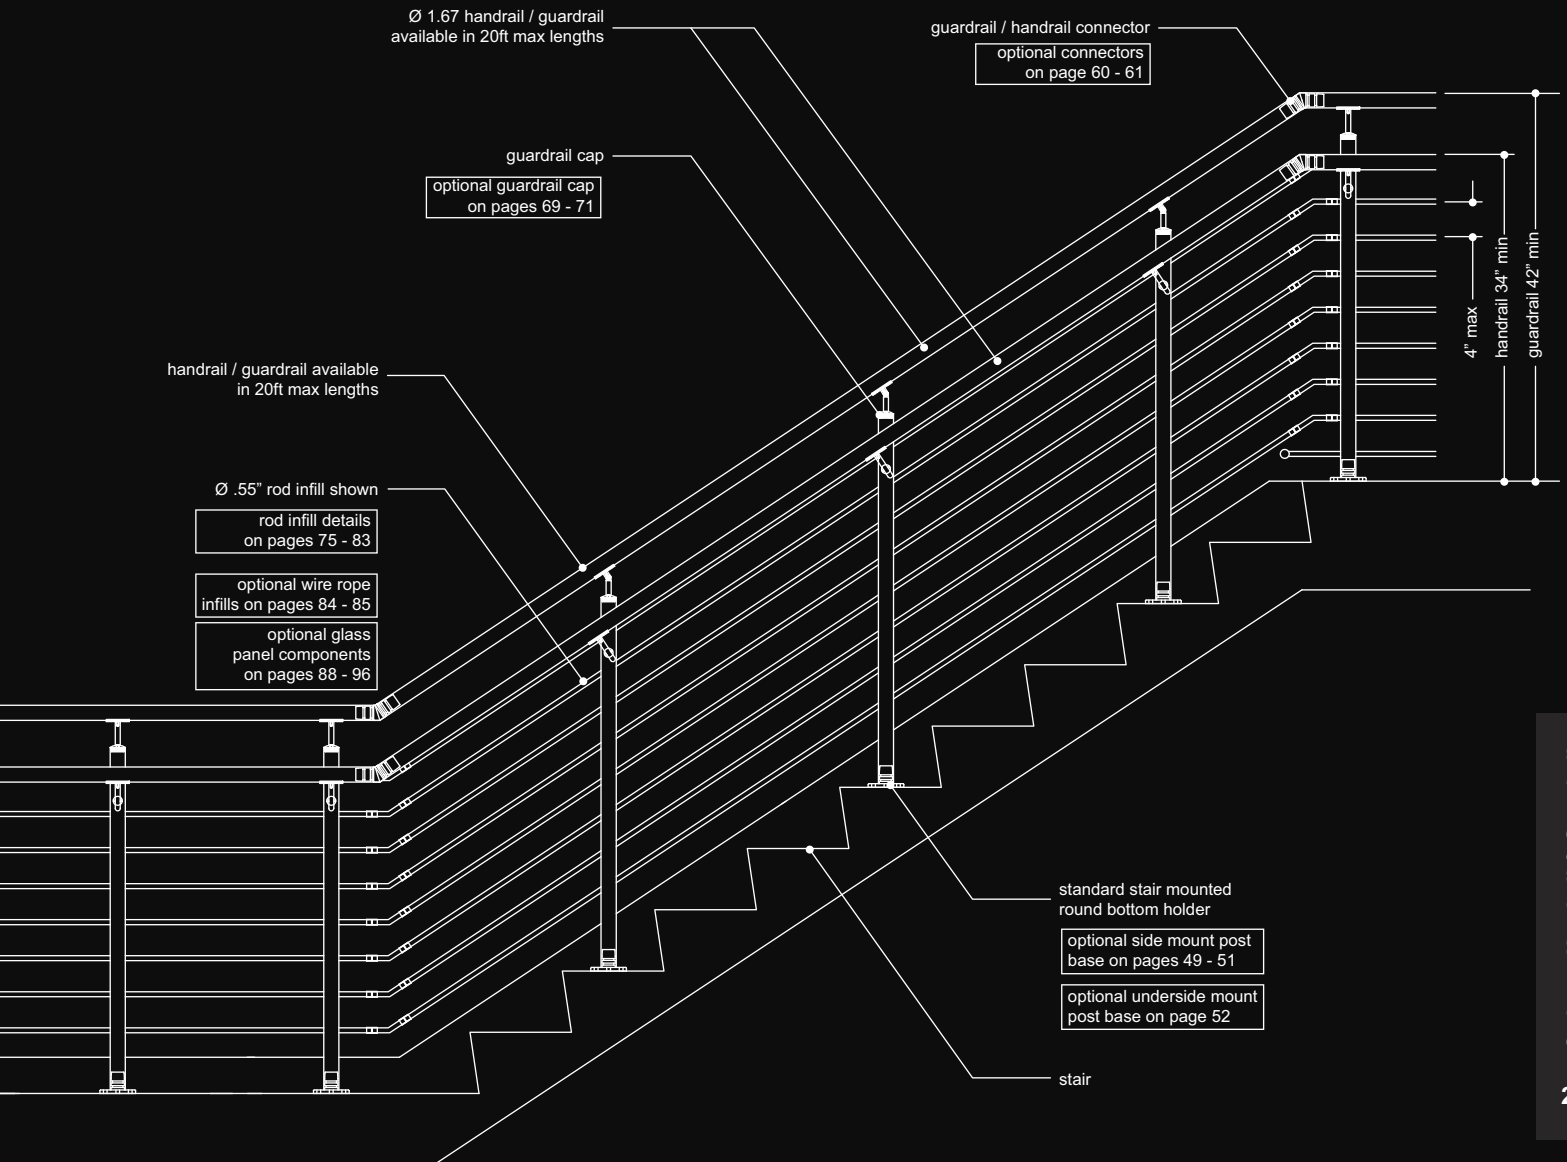

Efficient-Tec International LLC.

Walkway Handrail

Stairway Handrail

Illuminated Handrail

Wire Rope Infills

Rod Infills

Glass Infills

Spiral Staircases

Glass Canopies

Stainless Steel Systems 

LED Rail™ available

Standard Stairway Handrail / Guardrail part numbers (pricing in 1ft lengths)

EXAMPLE HB-NR-214499994040.001

category	guardrail dia.	material finish	mounting	rail angle	light output	light beam angle	light color	prim. voltage	infill	run length	rail height
HB-NR	1. Ø 1.90"	1. satin	1. wall mount	1. 0° (level)	1. high	1. 120°	1. white	1. 120~	1. none	1. specify (in decimal in) 000.00	1. 42"
	2. Ø 1.67"	2. custom	2. standard embed mount	2. 30°	2. medium	2. 60°	2. warm white	2. 240~	2. infill		2. 38"
	3. Ø 2.37"	3. custom	3. surface mount level	3. 5°	3. low	3. custom	3. red	3. 277~	3. 3/8" clear glass		3. 36"
S3 Rail	4. 5"	4. custom	4. surface mount slope	4. 27°	4. high	4. custom	4. blue	4. 120~	4. horizontal rods	000.00	4. 34"
	5. 6"	5. custom	5. side surface mount	5. 32°	5. medium	5. custom	5. green	5. 240~	5. vertical rod pickets		5. custom
	6. 7"	6. custom	6. surface mount level	6. 5°	6. low	6. custom	6. yellow	6. 277~	6. horizontal cables		6. custom
	7. 8"	7. custom	7. surface mount slope	7. 27°	7. high	7. custom	7. blue	7. 120~	7. vertical rod pickets		7. custom
	8. 9"	8. custom	8. side surface mount	8. 32°	8. medium	8. custom	8. green	8. 240~	8. horizontal cables		8. custom
	9. 10"	9. custom	9. surface mount level	9. 5°	9. low	9. custom	9. yellow	9. 277~	9. vertical rod pickets		9. custom

LEDRail™ available for curved stairways

*stairway LEDRail™ available

typical stair handrail / guardrail combination with vertical posts affixed to stair

Efficient-Tec International LLC.
Stainless Steel Systems