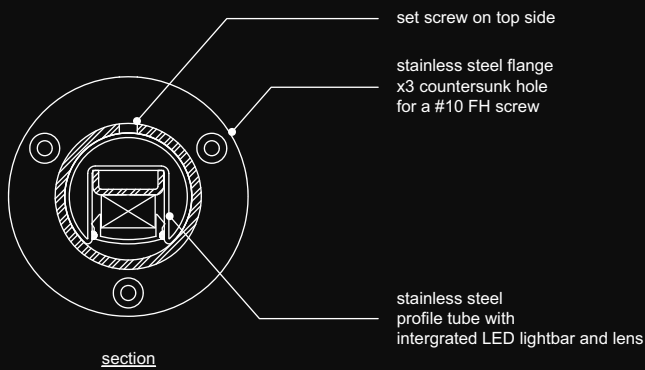

Efficient-Tec International LLC.

Walkway Handrail

Stairway Handrail

Illuminated Handrail

Wire Rope Infills

Rod Infills

Glass Infills

Spiral Staircases

Glass Canopies

Stainless Steel Systems 

Stainless Steel Illuminated Closet Rod

Illumination

- high output LED lightbar

Specifications

- 12VDC
- IP67
- 200 lumens per foot
- 5 watt per/ft consumption
- color: white