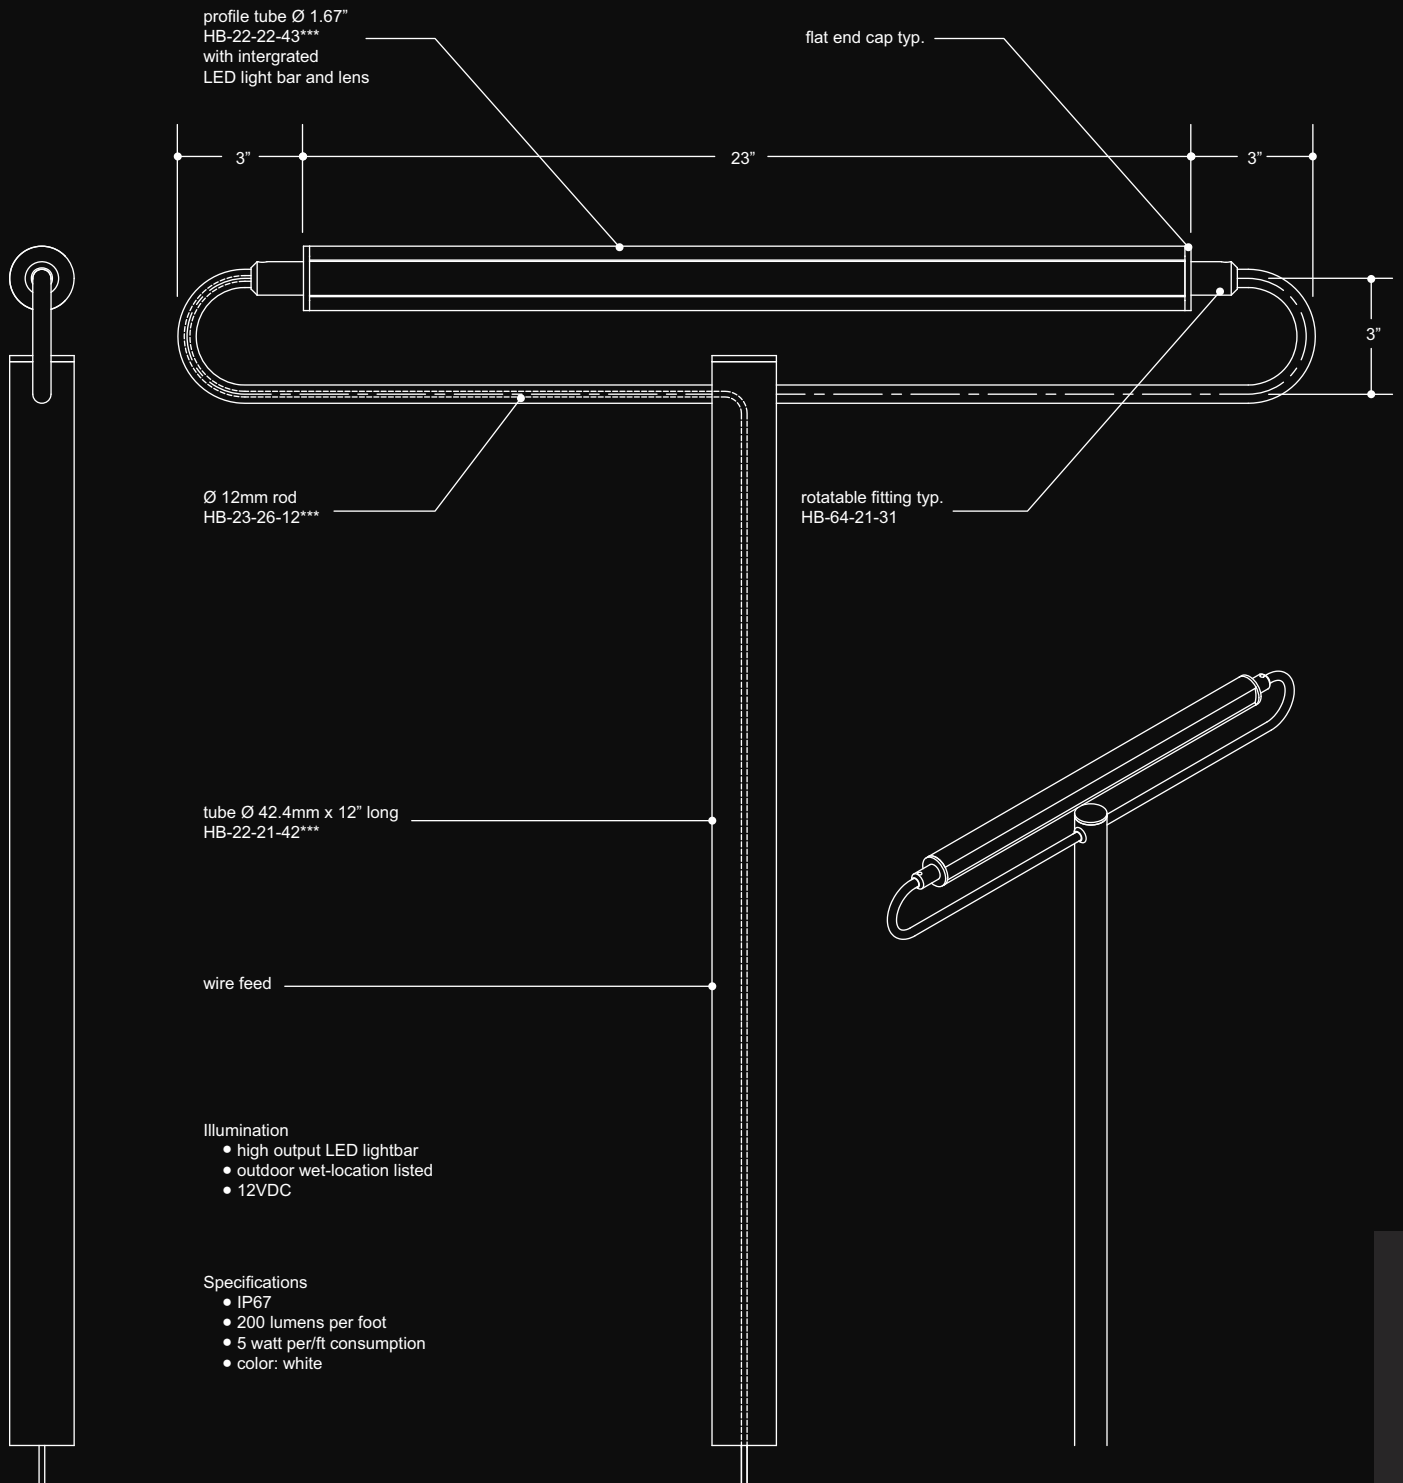

Stainless Steel Ground mounted Light Module