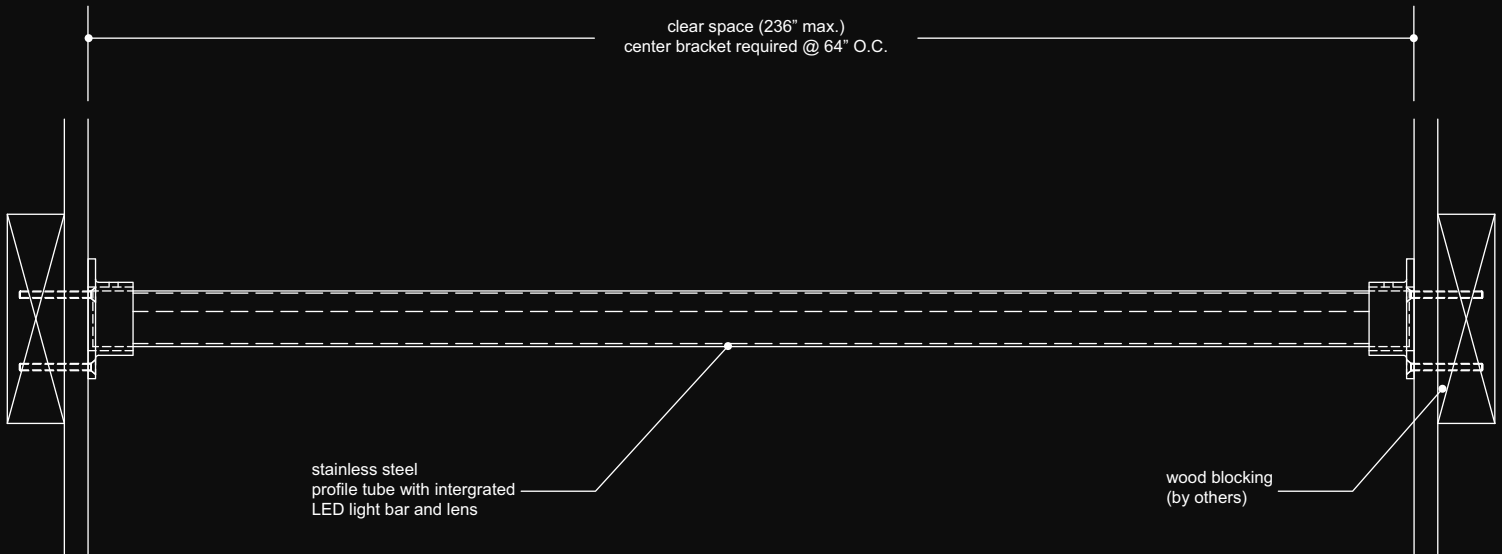

Efficient-Tec International LLC.

Walkway Handrail

Stairway Handrail

Illuminated Handrail

Wire Rope Infills

Rod Infills

Glass Infills

Spiral Staircases

Glass Canopies

Stainless Steel Systems 

Stainless Steel Illuminated Closet Rod

Illumination

- high output LED lightbar

Specifications

- 12VDC
- IP67
- 200 lumens per foot
- 5 watt per/ft consumption
- color: white