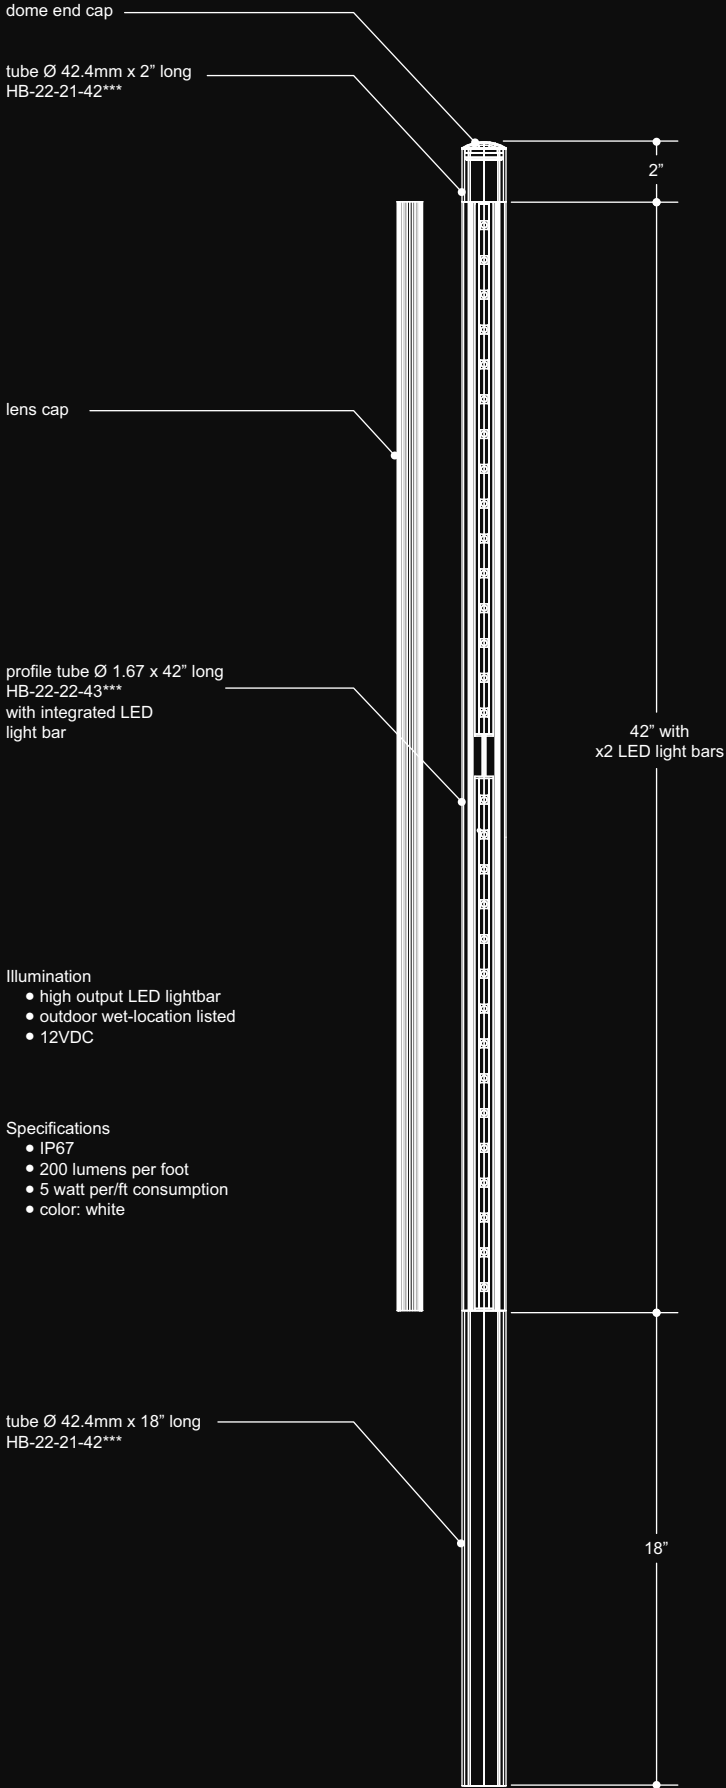

Stainless Steel Outdoor / Indoor LEDRod Module