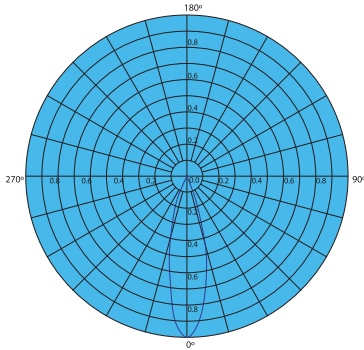

Candle Power Distribution:

LW-1200-REVO-PC (RGB color change)

Testing circumstance

installation position:	horizontal
testing surface:	A-A surface

Electrical parameters

current:	2.9A
voltage:	120V
power consumption:	35W

Units:	Lx
Color:	white
Direction:	main light axis
Testing distance:	3.3 ft
multipliers:	0.115 Red, 0.378 Green, 0.506 Blue

LW-400-REVO-PC-W (white color)

4	10	16	16	9	4	3.3 ft
8	36	88	84	32	6	
14	90	704	751	67	10	0 ft
12	83	485	344	59	10	
5	19	48	47	17	6	
3	5	8	8	5	3	3.3 ft

Units:	Lx
Color:	white
Direction:	main light axis
Testing distance:	3.3 ft

Illuminance:

LW-1200-REVO-PC (RGB color change)

Distance(ft)	3.3	6.6	9.8	13.1	16.4
Color	White	Red	Green	Blue	
White	1724.3	456.1	208.4	118.1	74.6
Red	213.1	57.0	27.1	152	9.3
Green	7009	185.9	85.9	479	30.4
Blue	937.4	242.9	110.3	62.4	40.4

LW-400-REVO-PC-W (white color)

Distance(ft)	3.3	6.6	9.8	13.1	16.4
Color	White				
White	1454	364	162	91	58

Unit: Lux
Direction: main light axis