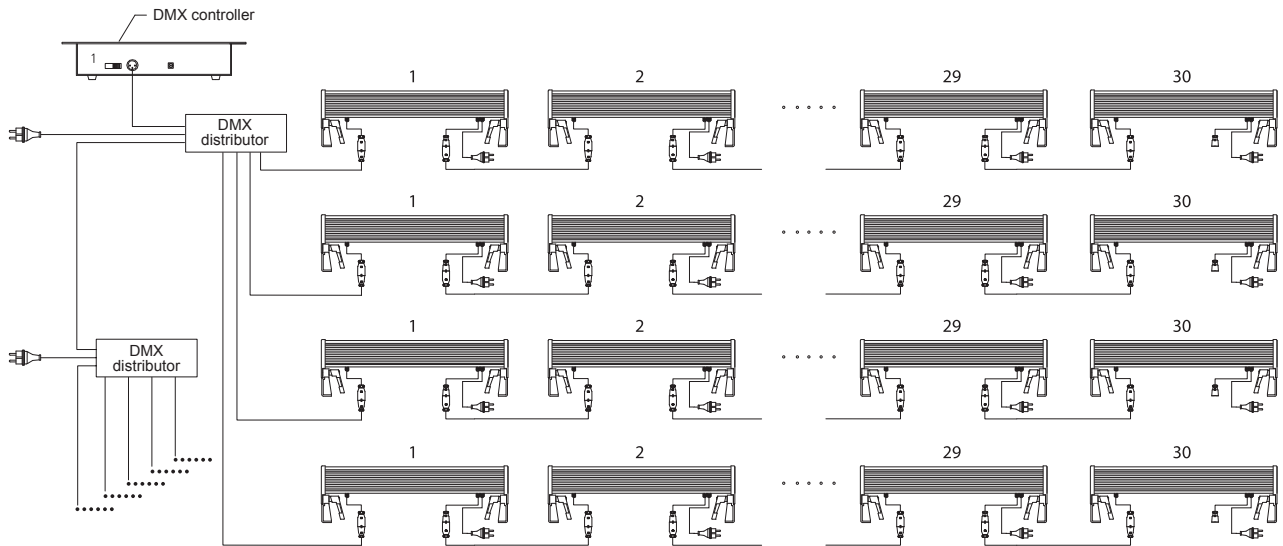

LED Wall Washer - white color

120~ 12=	transf. incl.		IP65	2.5A	power 29.4W	LW-400-REVO-PC-W
	0°- 300°					
		65.6ft beam distance		2.8lb		
12 LEDs		alu.	25°			

LED Wall Washer - blue color

120~ 12=	transf. incl.		IP65	3.3A	power 39.8W	LW-400-REVO-PC-B
	0°- 300°					
		65.6ft beam distance		2.8lb		
12 LEDs		alu.	25°			

Additional Specifications:

	(RGB color change)	(white color)	(blue color)
Item No.:	LW-400-REVO-PC-12V LW-800-REVO-PC-12V LW-1200-REVO-PC-12V	LW-400-REVO-PC-W	LW-400-REVO-PC-B
Light Source:	High Power LED	1W white color LED	1W blue color LED
Digital Interface:	standard DMX protocol compatible (RS485)	standard DMX protocol compatible (RS485)	standard DMX protocol compatible (RS485)
Controlling System:	DMX512 (DMX controller on pages 85)		
DMX address:	set by keys, displayed through digital tube	set by keys, displayed through digital tube	set by keys, displayed through digital tube
Connecting Mode:	standard signal cord and power cord	standard signal cord and power cord	standard signal cord and power cord
Dimensions:	L 15.7" x H 4.8" L 31.4" x H 4.8" L 47.2" x H 4.8"	L 15.7" x H 4.8"	L 15.7" x H 4.8"
Color Effects:			
Static Display:	static display of 16,000,000 colors by mixing colors		
Flashing Change:	colors transition from high brightness to low brightness		
Cross Fade:	colors alternate		
Chasing Change:	colors chase one another		
Circulation Function:	single color circulates regularly		
Source Specifications:			
Source:	R4, G4, B4 (LW-400-REVO-PC-12V) R8, G8, B8 (LW-800-REVO-PC-12V) R12, G12, B12 (LW-1200-REVO-PC-12V)	W12	B12

Connection

RGB color changing, white and blue color light

1. Connection 1:

2. Connection 2:

Product details are subject to changes of appearance and specifications without notice.

specifications below are for LW-1200-REVO-PC-RGB & LW-400-REVO-PC-W only

LW-400-REVO-PC-W (white color)

Distance(ft)	3.3	6.6	9.8	13.1	16.4
Color	White				
White	1454	364	162	91	58

Unit: Lux
Direction: main light axis