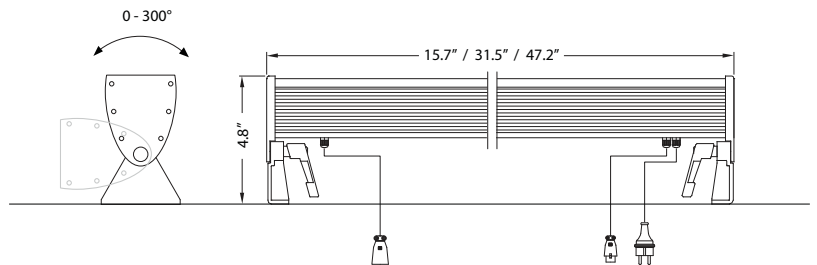

Connection

RGB color changing, white and blue color light

1. Connection 1:

2. Connection 2:

Product details are subject to changes of appearance and specifications without notice.

specifications below are for LW-1200-REVO-PC-RGB & LW-400-REVO-PC-W only

Units:	Lx
Color:	white
Direction:	main light axis
Testing distance:	3.3 ft
multipliers:	0.115 Red, 0.378 Green, 0.506 Blue

LW-400-REVO-PC-W (white color)

4	10	16	16	9	4	3.3 ft
8	36	88	84	32	6	
14	90	704	751	67	10	0 ft
12	83	485	344	59	10	
5	19	48	47	17	6	
3	5	8	8	5	3	3.3 ft