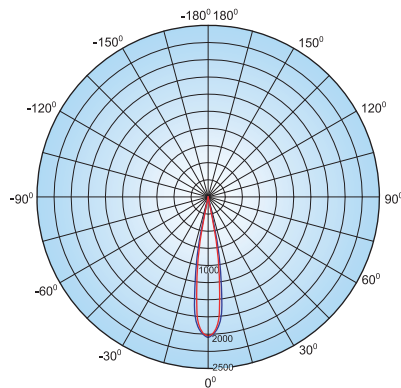

LW-400-REVO-PC-W (white color)

Light Output:

LW-400-REVO-PC (white color)

Color	White
Total Output (lumens)	517.4
Power (Watts)	29.4
Efficacy (lm/W)	17.6

Illuminance Distribution:

LW-1200-REVO-PC (RGB color change)

60.1	70.4	83.4	104.0	117.7	124.3	108.6	90.3	74.9	63.7	1.6 ft
76.2	97.5	155.1	248.6	314.0	308.4	240.2	153.3	129.1	77.6	
101.9	163.6	320.6	593.5	751.4	684.1	473.8	265.4	149.5	94.4	
136.4	269.2	629.9	1047.7	1242.0	1157.9	829.9	475.7	220.6	118.7	
156.1	370.1	801.9	1255.1	1619.6	1535.5	1114.0	630.8	281.3	141.1	0 ft
147.7	329.9	746.7	1205.6	1296.0	1528.9	1129.9	680.4	298.1	142.1	
128.9	237.4	529.9	923.4	1203.7	1213.1	943.9	542.9	246.7	120.6	
103.7	154.2	291.6	550.5	752.3	761.7	567.3	306.5	144.9	92.5	
89.7	112.1	152.3	240.2	317.8	315.9	214.9	135.5	93.5	71.0	
72.9	86.9	100.9	116.8	129.9	121.5	101.9	81.3	67.3	57.0	1.6 ft

Units:	Lx
Color:	white
Direction:	main light axis
Testing distance:	3.3 ft
multipliers:	0.115 Red, 0.378 Green, 0.506 Blue

LW-400-REVO-PC-W (white color)

4	10	16	16	9	4	3.3 ft
8	36	88	84	32	6	
14	90	704	751	67	10	0 ft
12	83	485	344	59	10	
5	19	48	47	17	6	
3	5	8	8	5	3	3.3 ft

Units:	Lx
Color:	white
Direction:	main light axis
Testing distance:	3.3 ft

Illuminance:

LW-1200-REVO-PC (RGB color change)

Distance(ft)	3.3	6.6	9.8	13.1	16.4
Color	White	Red	Green	Blue	
White	1724.3	456.1	208.4	118.1	74.6
Red	213.1	57.0	27.1	152	9.3
Green	7009	185.9	85.9	479	30.4
Blue	937.4	242.9	110.3	62.4	40.4

LW-400-REVO-PC-W (white color)

Distance(ft)	3.3	6.6	9.8	13.1	16.4
Color	White				
White	1454	364	162	91	58

Unit: Lux
Direction: main light axis