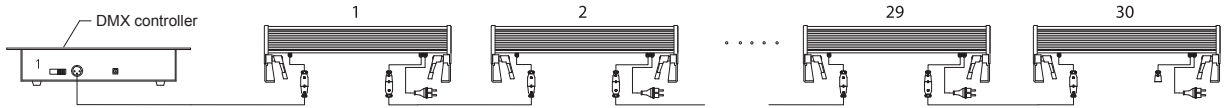

Connection

RGB color changing, white and blue color light

1. Connection 1: