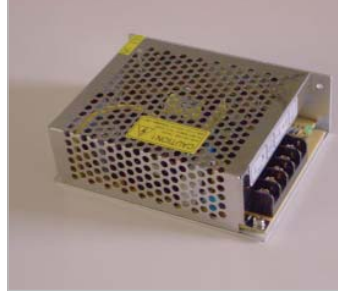

Efficient-Tec International LLC.

Marker Lights Rope Lighting LED Flood Strips Flexstrips LED Light Bars LED Neon Flex Step and Aisle Lighting Wall Washers LED Street Lights

Professional LED-Lighting

Transformers & Power Supplies

Power Supply 12VDC - 40W

L/W/H 5.1" X 3.9" X 1.6"

120~ 12=		
40W	3.5A	
.5% line load reg.		

A1-PS-2140-100-040

Power Supply 24VDC - 40W

L/W/H 5.1" X 4.9" X 1.6"

120~ 24=		
40W	2.5A	
.5% line load reg.		

A1-PS-2240-200-040

Power Supply 24VDC - 60W

L/W/H 5.1" X 4.9" X 1.5"

120~ 24=		
60W	4.5A	
.5% line load reg.		

A1-PS-2200-270-060

Power Supply 24VDC - 100W

L/W/H 7.9" X 3.9" X 1.5"

120~ 24=		
100W	4A	
.5% line load reg.		

A1-PS-2200-270-100

wiring of the power
supply case:

Each power supply can
power up to a max. of 6
High Power LED Aqua
fixtures. Each fixture
consumes 24Watts at
24VDC.

Internal power supply with
on board DMX receiver.
150Watt / 24VDC power
supply 96V-264V Primary.