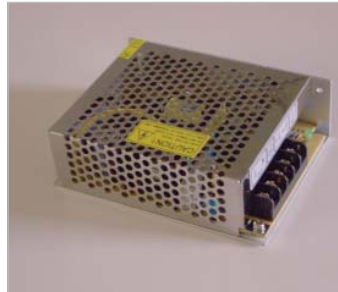

Power Supply 12VDC - 40W

L/W/H 5.1" X 3.9" X 1.6"

120~ 12=		
40W	3.5A	
.5% line load reg.		

A1-PS-2140-100-040

Power Supply 24VDC - 40W

L/W/H 5.1" X 4.9" X 1.6"

120~ 24=		
40W	2.5A	
.5% line load reg.		

A1-PS-2240-200-040

Power Supply 24VDC - 60W

L/W/H 5.1" X 4.9" X 1.5"

120~ 24=		
60W	4.5A	
.5% line load reg.		

A1-PS-2200-270-060

Power Supply 24VDC - 100W

L/W/H 7.9" X 3.9" X 1.5"

120~ 24=		
100W	4A	
.5% line load reg.		

A1-PS-2200-270-100

Power Supply 24VDC - 150W

L/W/H 7.8" X 4.3" X 2.0"

120~ 24=		
150W	6.5A	
.5% line load reg.		

A1-PS-2200-270-150

enclosed switching supply.
150mV Ripple / Noise max.

Power Supply Case

120~ 24=		

1-output power supply for
High Power LED AQUA (outdoor)

wiring of the power
supply case:

Each power supply can
power up to a max. of 6
High Power LED Aqua
fixtures. Each fixture
consumes 24Watts at
24VDC.

Internal power supply with
on board DMX receiver.
150Watt / 24VDC power
supply 96V-264V Primary.