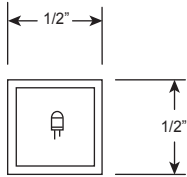

SQUARE LED Rope-Light

39.37" cut increments - 150 ft. max. length

RL- 2000

120~	transf. excl.		bulb spacing 1"
			1.8 lbs
	UV stable clear extrusion		0.5"
12 LEDs per ft.	R, Y 0.48W/ft	B, W, G 0.80W/ft	lamp < 50K hrs

White
Blue
Green
Red
Yellow
Warm White

RL-2310-210-012
RL-2310-220-012
RL-2310-230-012
RL-2310-240-012
RL-2310-250-012
RL-2310-270-012