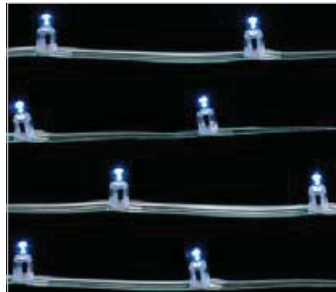

LED Starlight 4"

L 164ft. W x H: 0.47" x 0.79"

12~	transf. excl.		
4" spacing	pricing per 39" (1m)	164 ft. roll max.	
500 LEDs	20mA per LED	0.28W per ft	

White 220011

Note:
Operate only with conventional transformers

12~ power supply on page 106

spare-LED 50pc pack					591281
adhesive tape double sided transparent, 0.35" x 108ft. (33m) roll					991109