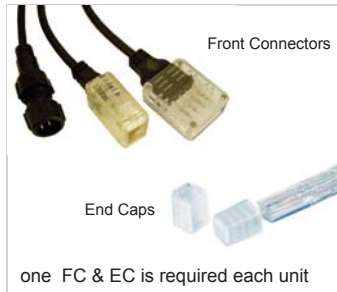

LED ROPE-LIGHT RGB Controller RL- 3000

| | | | |
|------|-----------------------|--------------------|----------------------|
| 120~ | power 300W 500W | plastic housing | cable lead 18" |
|------|-----------------------|--------------------|----------------------|

RGB Cont. 300W
RGB Cont. 500W

RL-3310-000-300
RL-3310-000-500

LED ROPE-LIGHT Accessories FC & EC (front connectors & end caps)

| | | | |
|------|------------------------|----------------|------|
| 120~ | power cord incl. | max. 150Ft. | n.a. |
|------|------------------------|----------------|------|