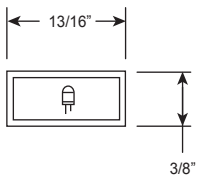

RECTANGULAR LED Rope-Light RL- 3000

39.37" cut increments - 50 Ft. max. length

120~	transf. excl.		bulb spacing 1"
			1.3 lbs
	UV stable clear extrusion		3/8"
36 LEDs per ft.	(R,Y) 1.44W/ft	(B,W,G) 2.40W/ft	RGB 2.08W/ft

White
Blue
Green
Red
Yellow
RGB
Warm White

RL-3310-210-036
RL-3310-220-036
RL-3310-230-036
RL-3310-240-036
RL-3310-250-036
RL-3310-260-036
RL-3310-270-036

RGB controller on page 17

front connectors, splice connectors, track and clips on following pages 17 & 18